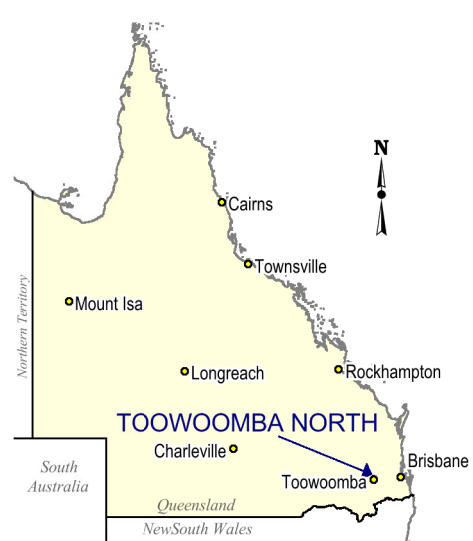

**QUEENSLAND STATE ELECTIONS 2015**

Polling Booth Locations  
ELECTORAL DISTRICT

**of TOOWOOMBA NORTH**

**POLLING INFORMATION**

Booth Count: 31  
Elector Count: 34,558  
Close of Roll: 10 January 2015  
Polling Date: 31 January 2015

- Polling Booth
- Major Road
- Minor Road
- Railway
- Wetland
- Waterbody
- Toowoomba North Electoral District
- Other Electoral District
- Suburb Boundary
- National Park/Reserve

**DISCLAIMER**  
While every care is taken to ensure the accuracy of this data, the Electoral Commission of Queensland (ECQ) makes no representations or warranties about its accuracy, reliability, completeness or suitability for any particular purpose and disclaims all responsibility and all ability (including, without limitation, liability in negligence) for all expenses, losses, damages (including indirect and consequential damage) and cost which might be incurred as a result of the data being inaccurate or incomplete in any way and for any reason. This map has been produced by the ECQ as a guide to show the location of the State Electoral Boundaries and Polling Booth locations. It is not an official map of State Electoral Boundaries. Official maps of State Electoral Boundaries are available from SmartMap, Department of Natural Resources and Mines, Woolloongabba.  
© The State of Queensland - 2014 (Department of Natural Resources and Mines)  
© Electoral Commission of Queensland 2014